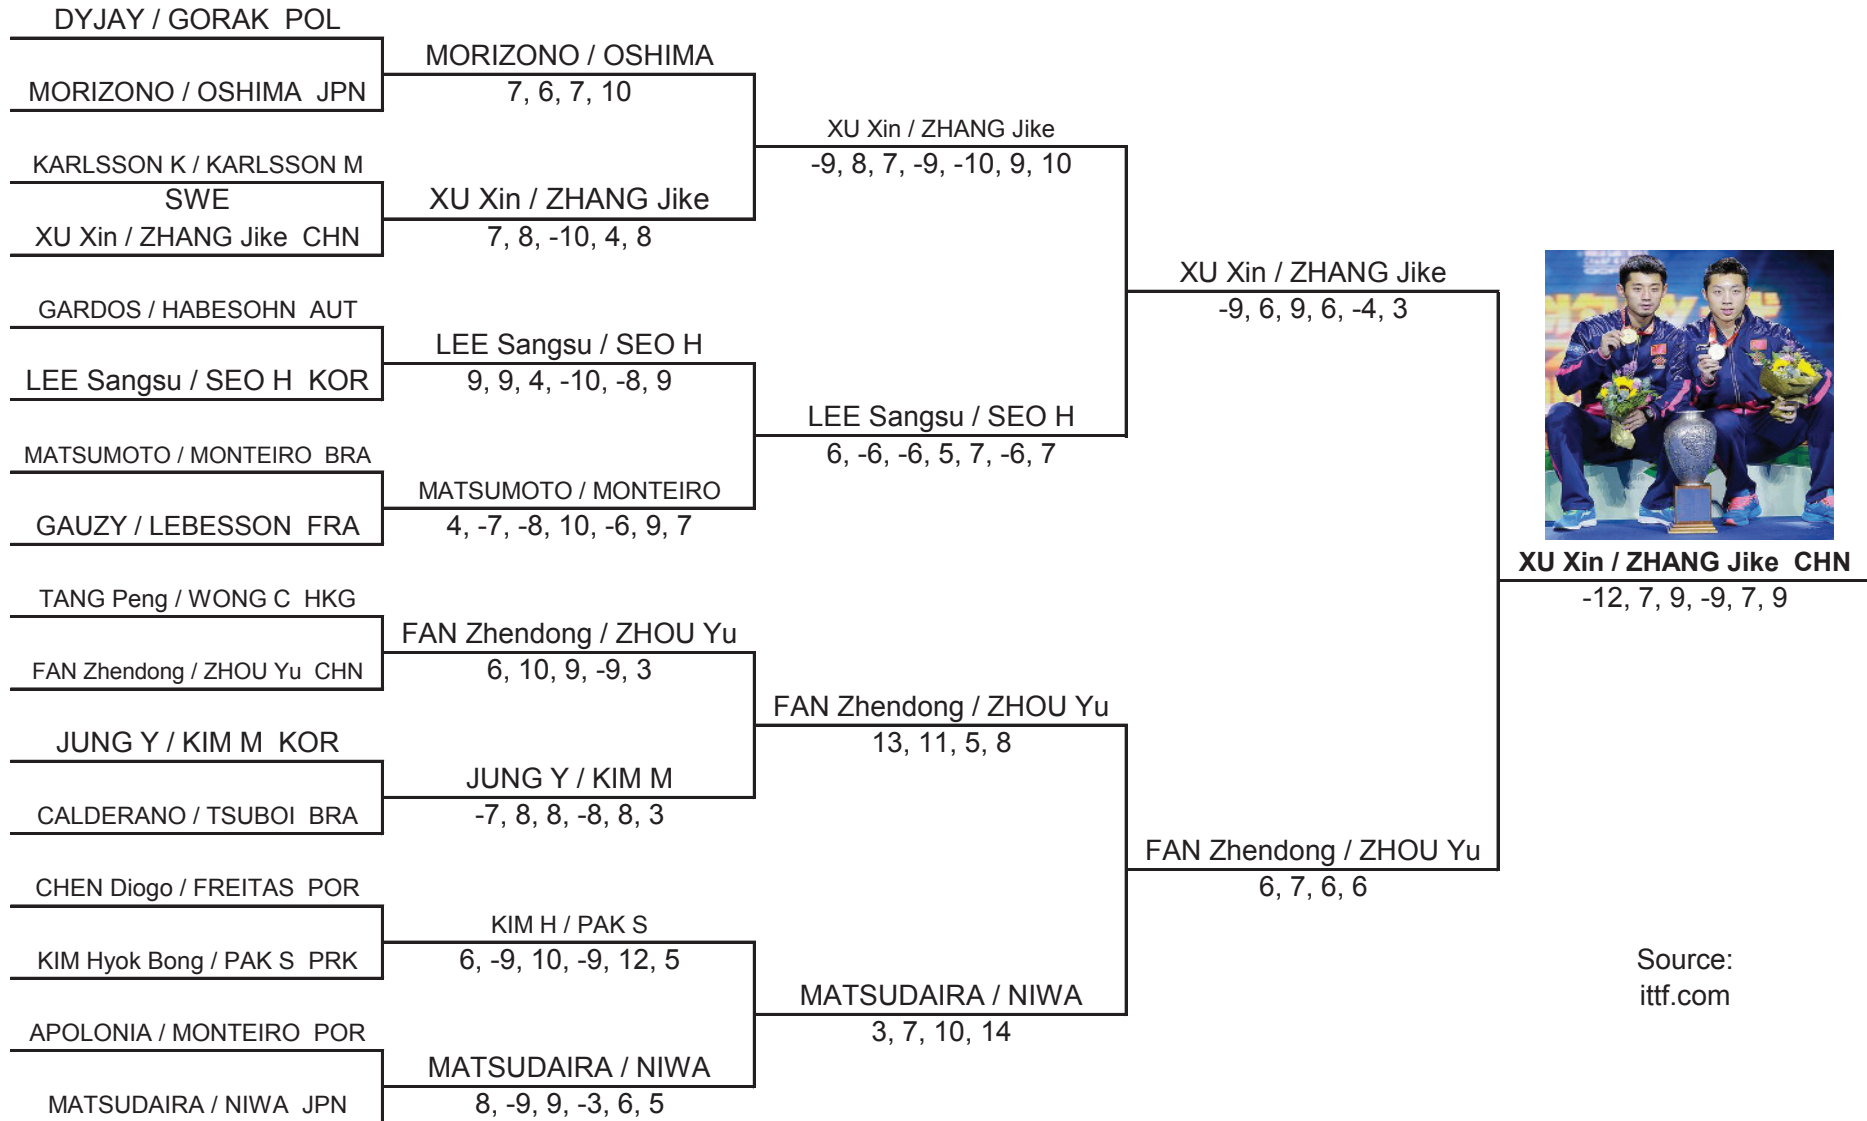

2015 World Championships

Suzhou, China

May 2015

Men's Doubles

Round of 16

Quarterfinals

Semifinals

Finals

World Champion

Source: ittf.com