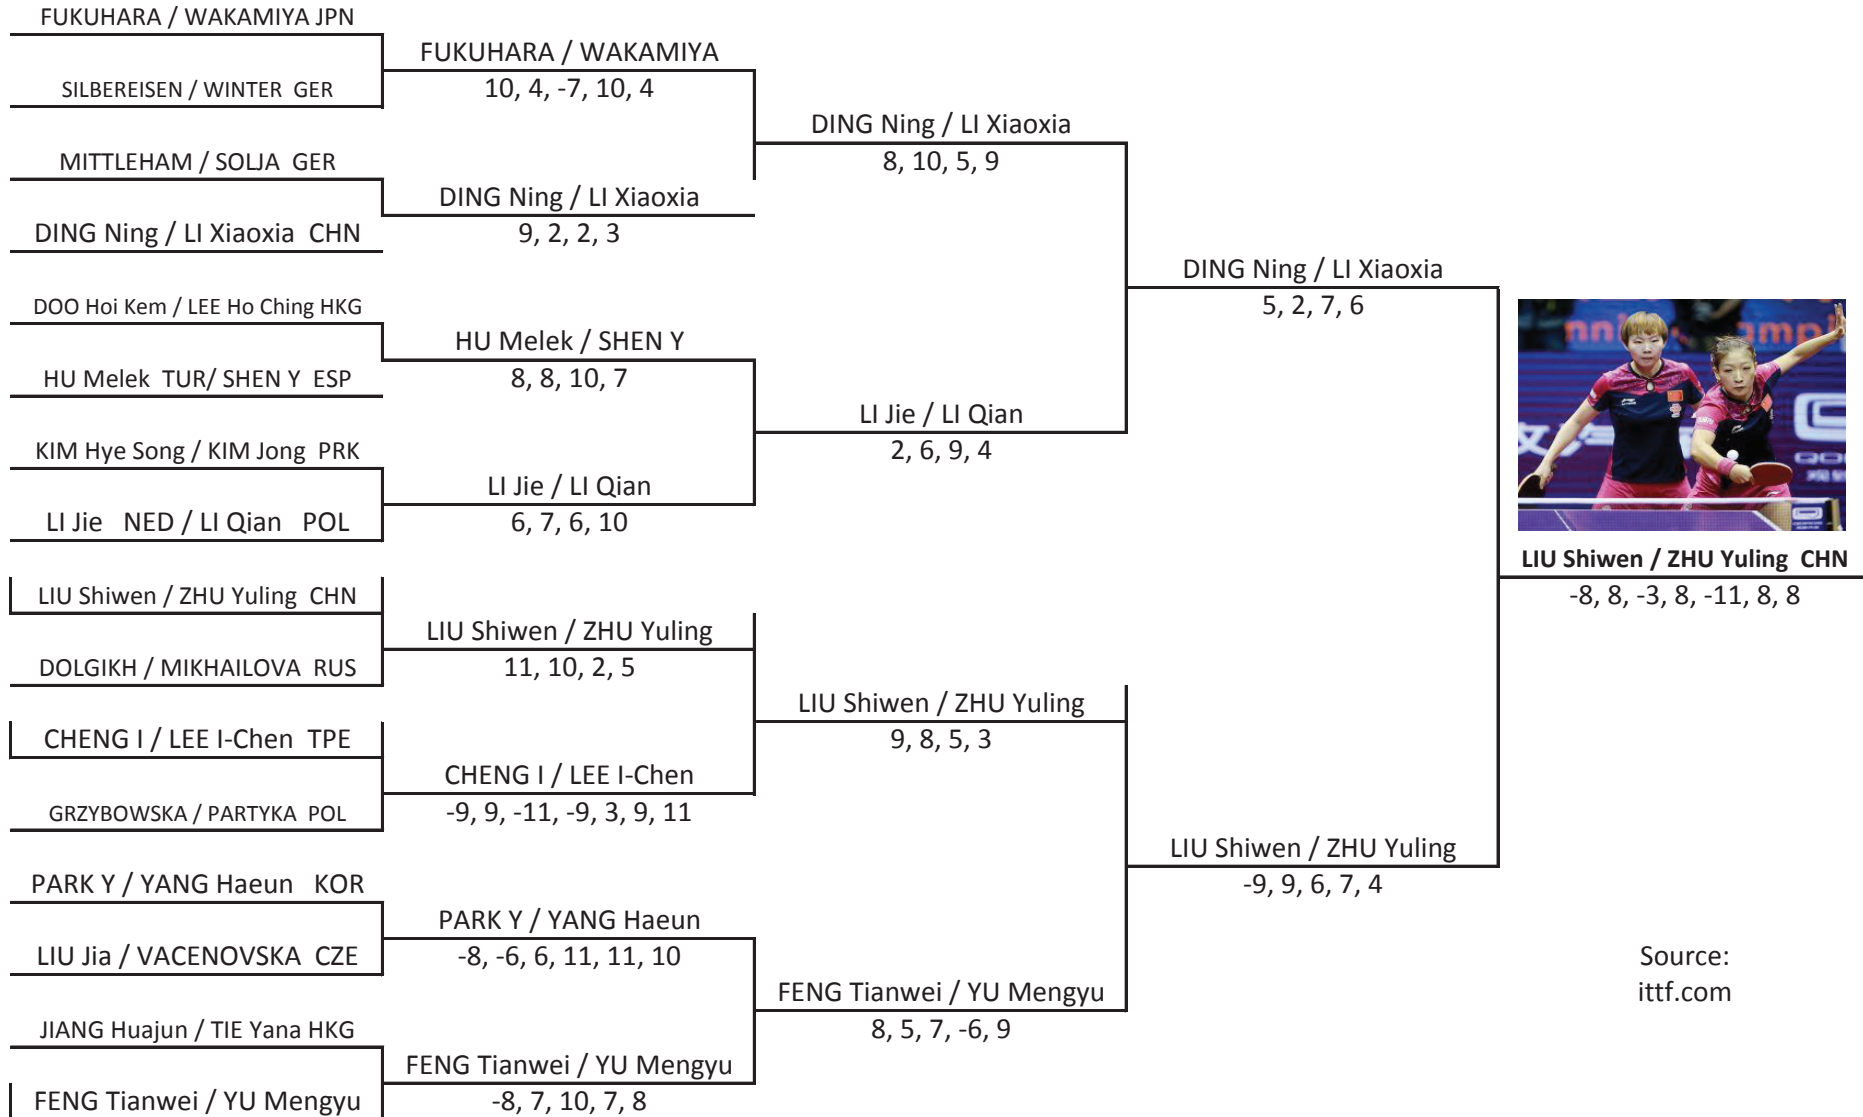

Women's Singles

Best of 7, 11-point scoring

Round of 16

Quarterfinals

Semifinals

Finals

World Champion

Source: ittf.com

2015 World Championships

Suzhou, China

May 2015

Women's Doubles

Round of 16

Quarterfinals

Semifinals

Finals

World Champion

Source:
ittf.com

2015 World Championships

Suzhou, China

May 2015

Mixed Doubles

Round of 16

Quarterfinals