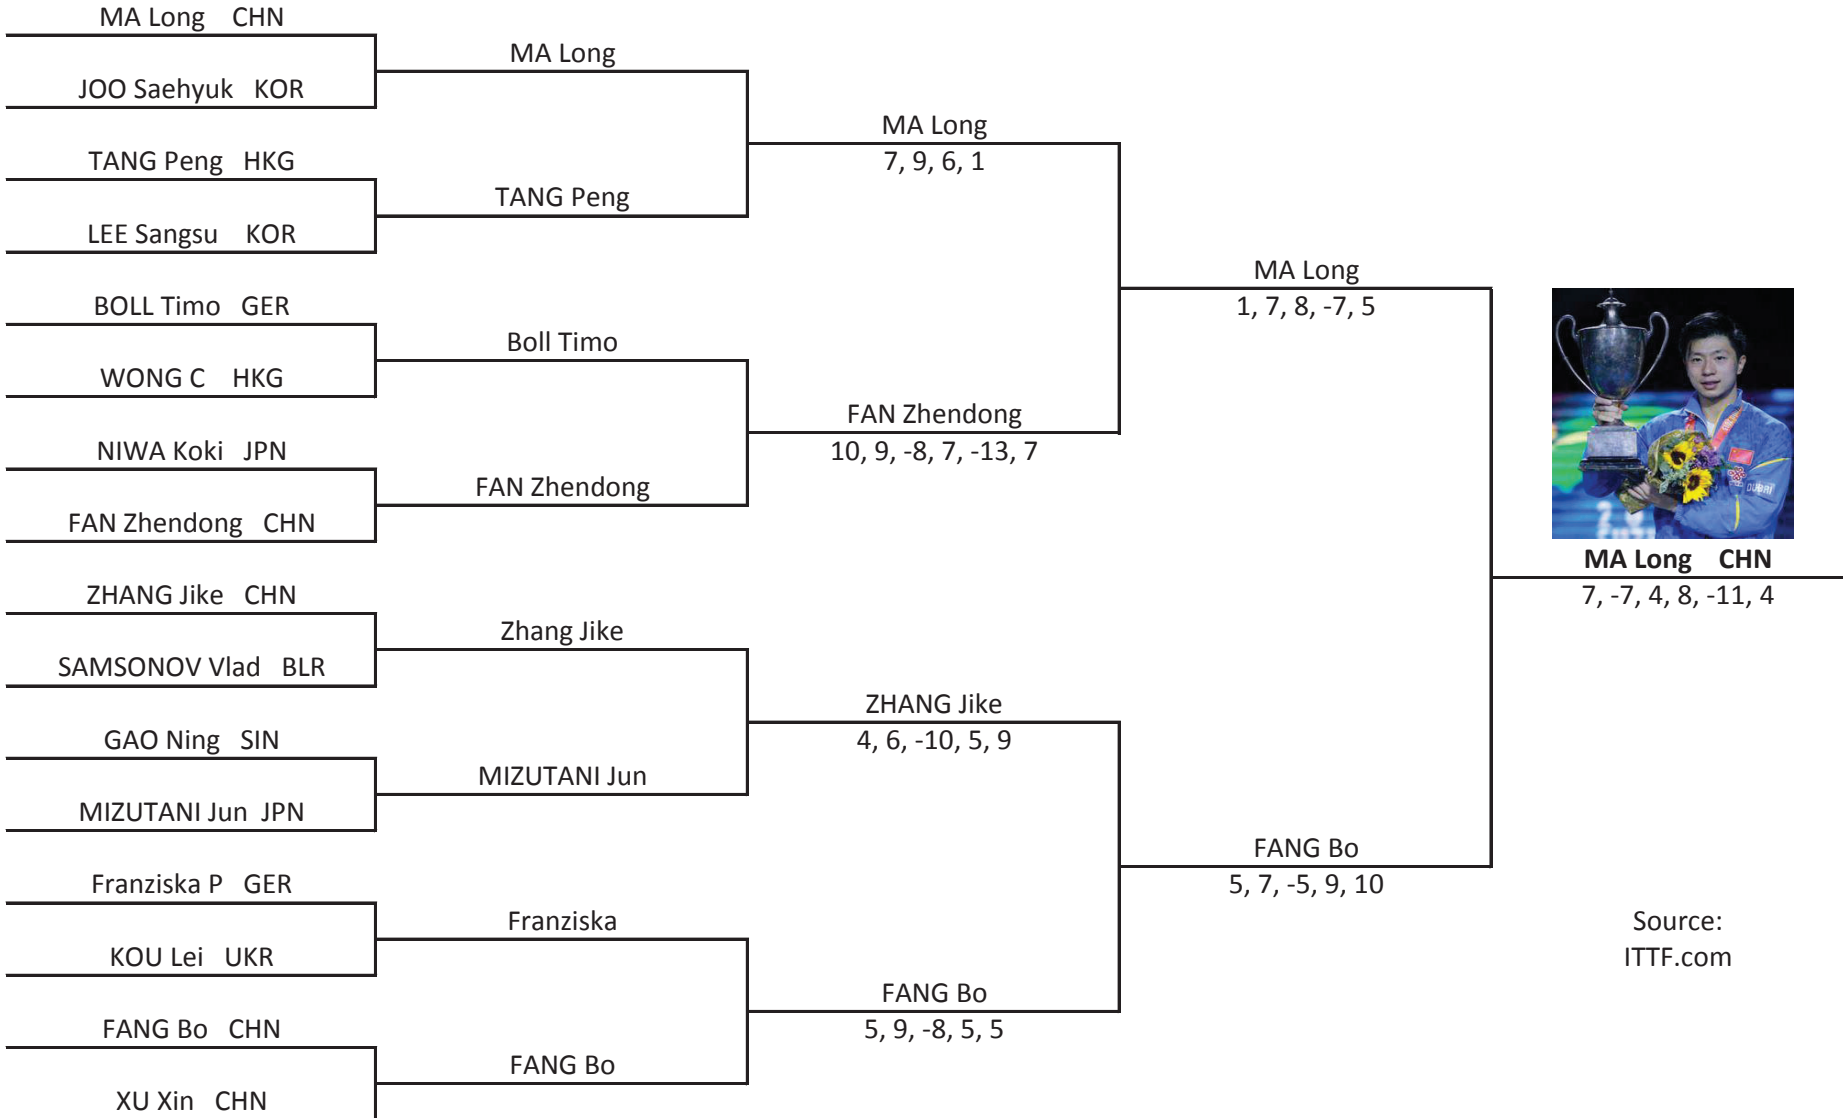

2015 World Championships

Suzhou, China

May 2015

Men's Singles

Round of 16

Quarterfinals

Semifinals

Finals

World Champion

MA Long CHN
7, -7, 4, 8, -11, 4

Source:
ITTF.com

2015 World Championships

Suzhou, China

May 2015

Men's Doubles

Round of 16