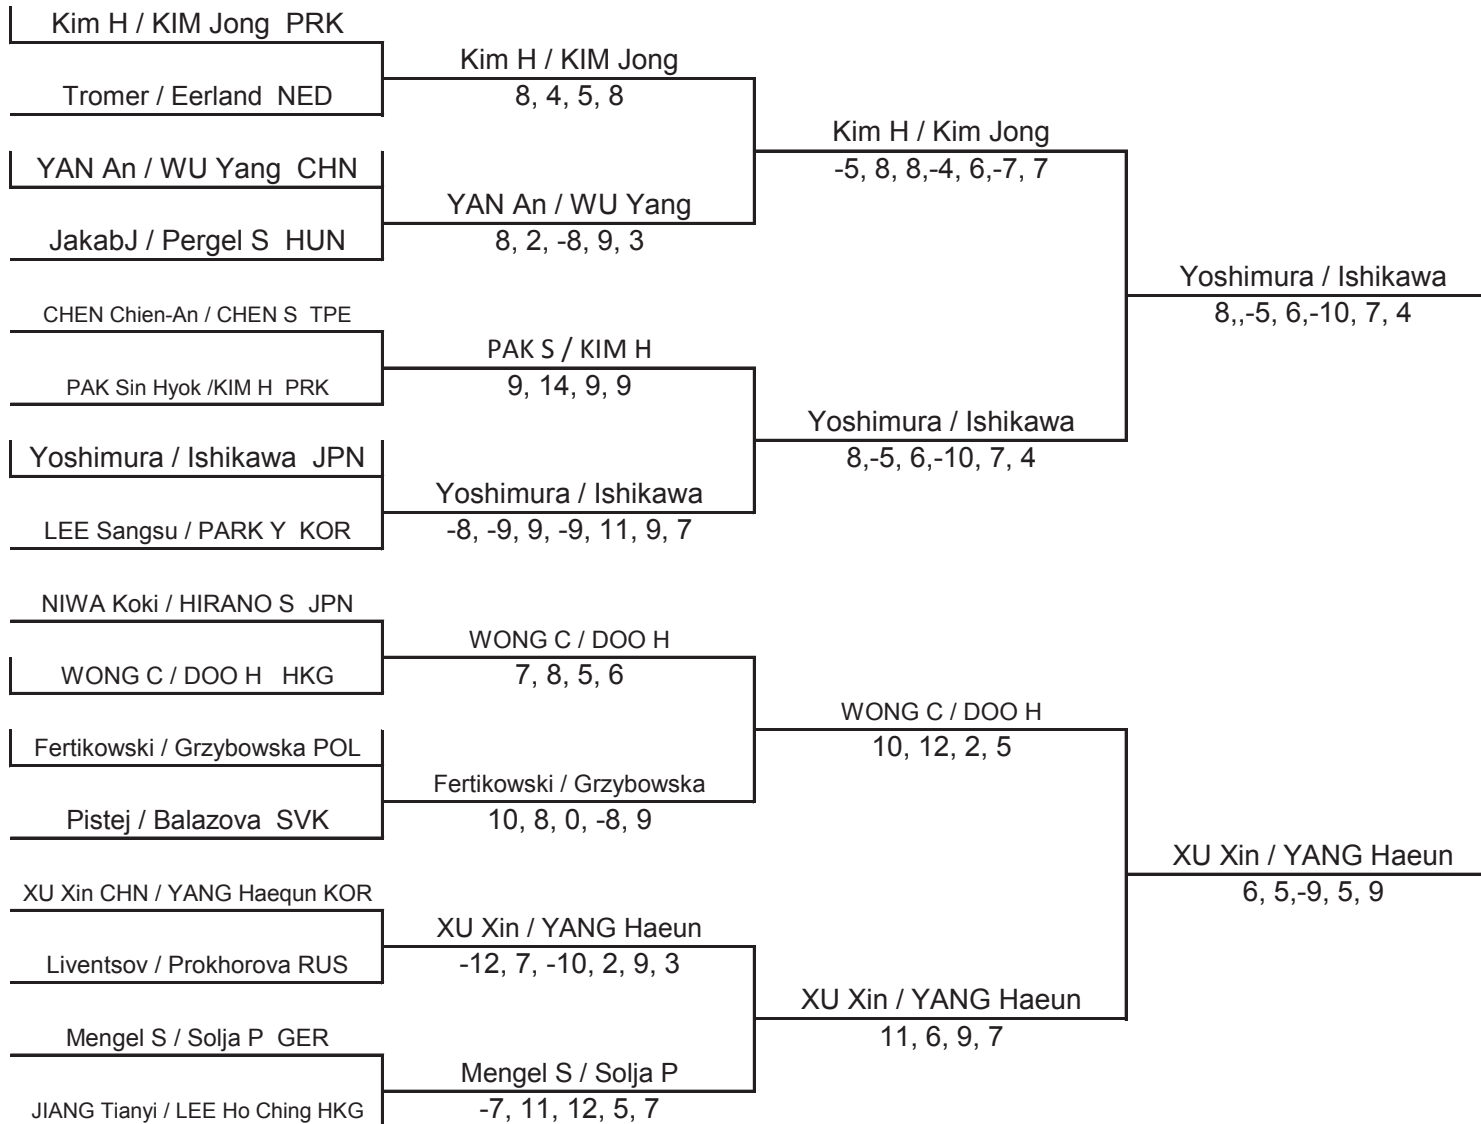

Women's Singles

Best of 7, 11-point scoring

Round of 16

Quarterfinals

Semifinals

Finals

World Champion

Source: ittf.com

2015 World Championships

Suzhou, China

May 2015

Women's Doubles

Round of 16

Quarterfinals

Semifinals

Finals

World Champion

Source:
ittf.com

2015 World Championships

Suzhou, China

May 2015

Mixed Doubles

Round of 16

Quarterfinals

Semifinals

Finals

World Champion

XU Xin CHN / YANG Haeun KOR

Source:
ittf.com