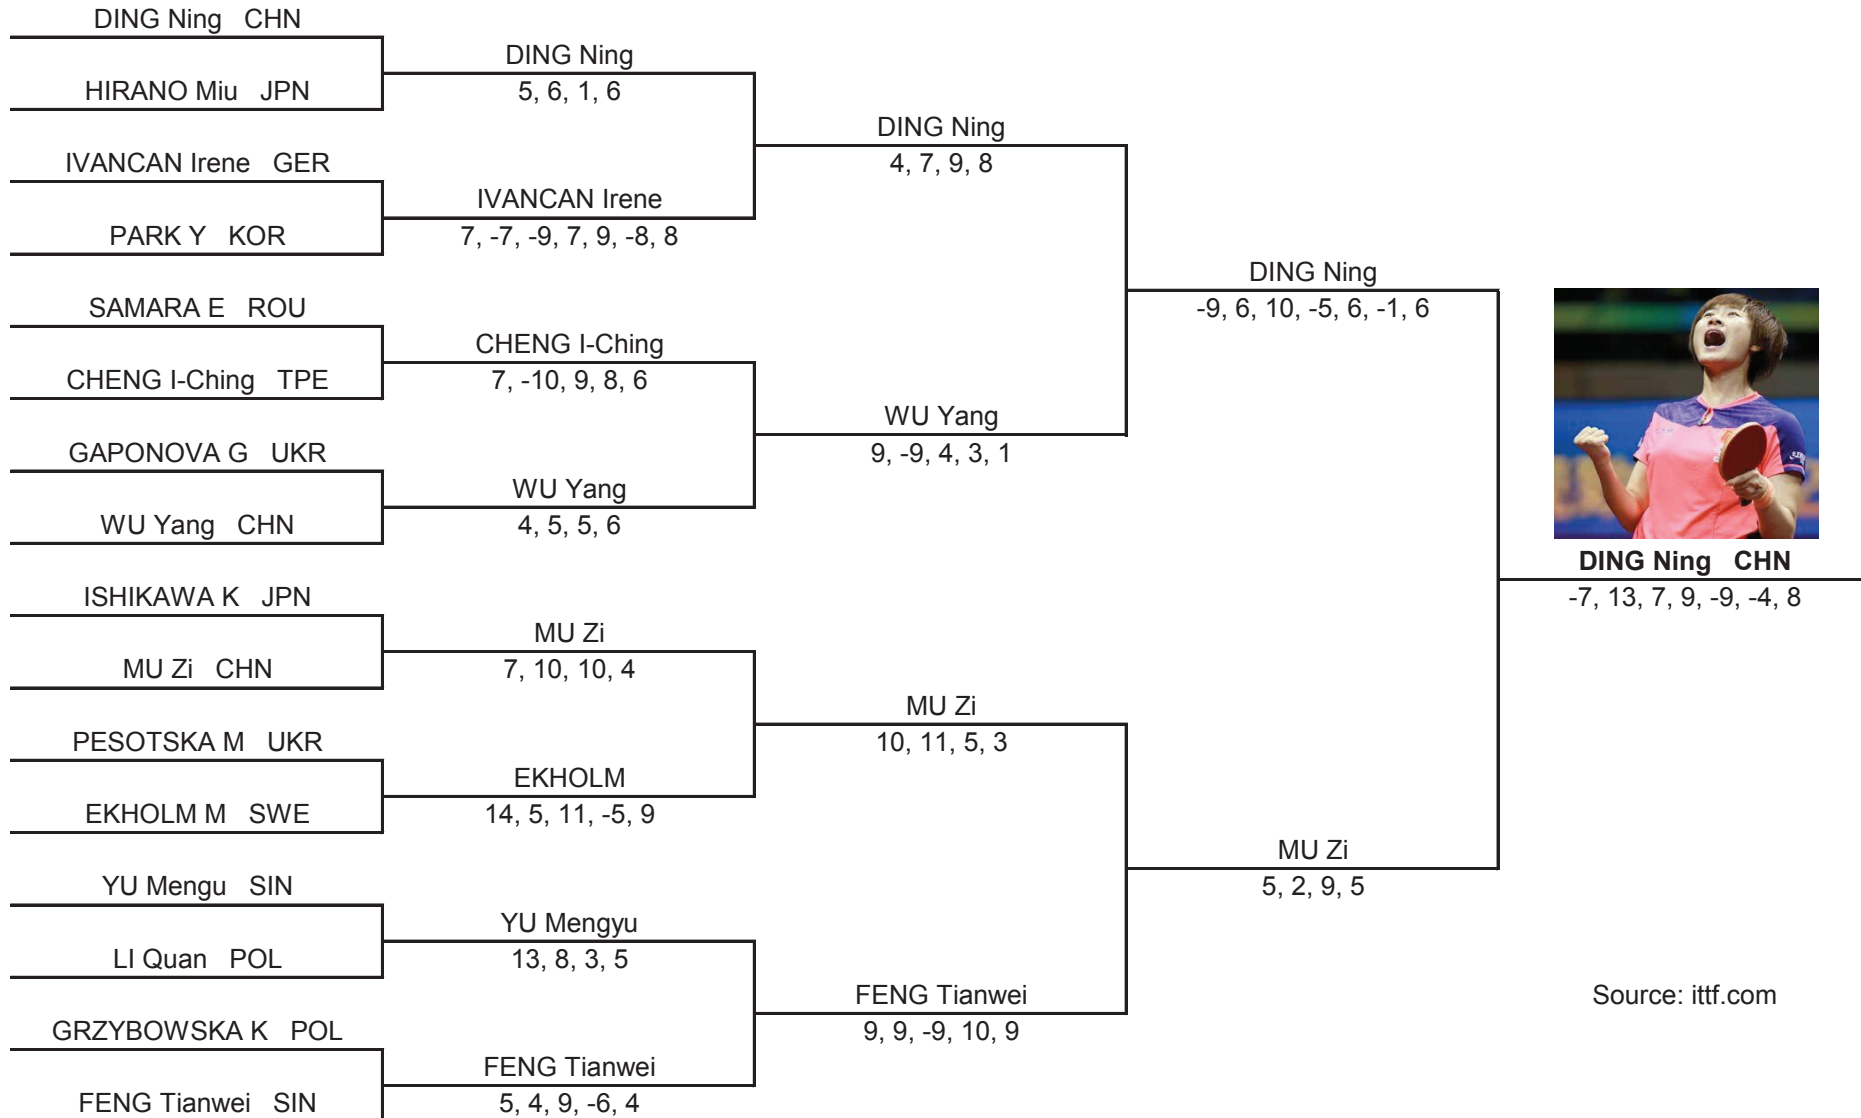

Women's Singles

Best of 7, 11-point scoring

Round of 16

Quarterfinals

Semifinals

Finals

World Champion

Source: ittf.com

2015 World Championships

Suzhou, China

May 2015

Women's Doubles

Round of 16

Quarterfinals

Semifinals

Finals