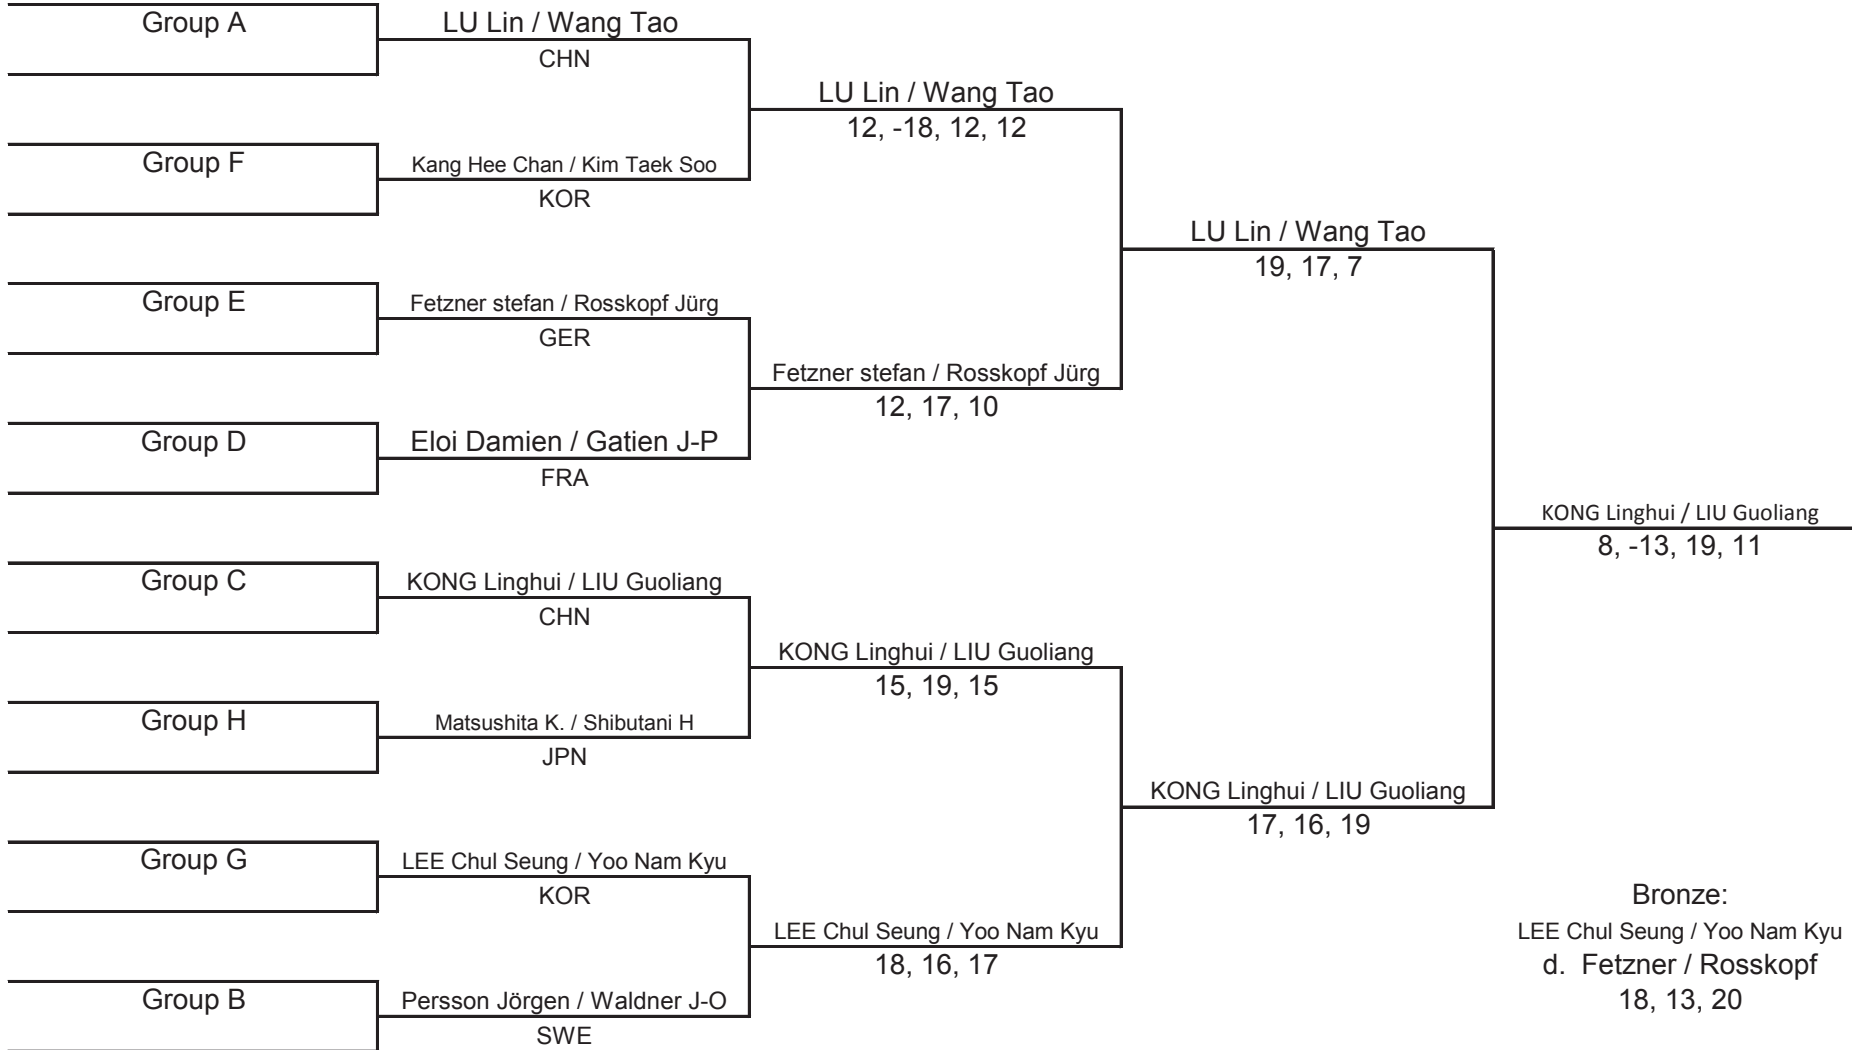

1996 Olympic Games

Atlanta

Men's Doubles

Group Playoffs

Quarterfinals

Semifinals

Finals

Olympic Champions